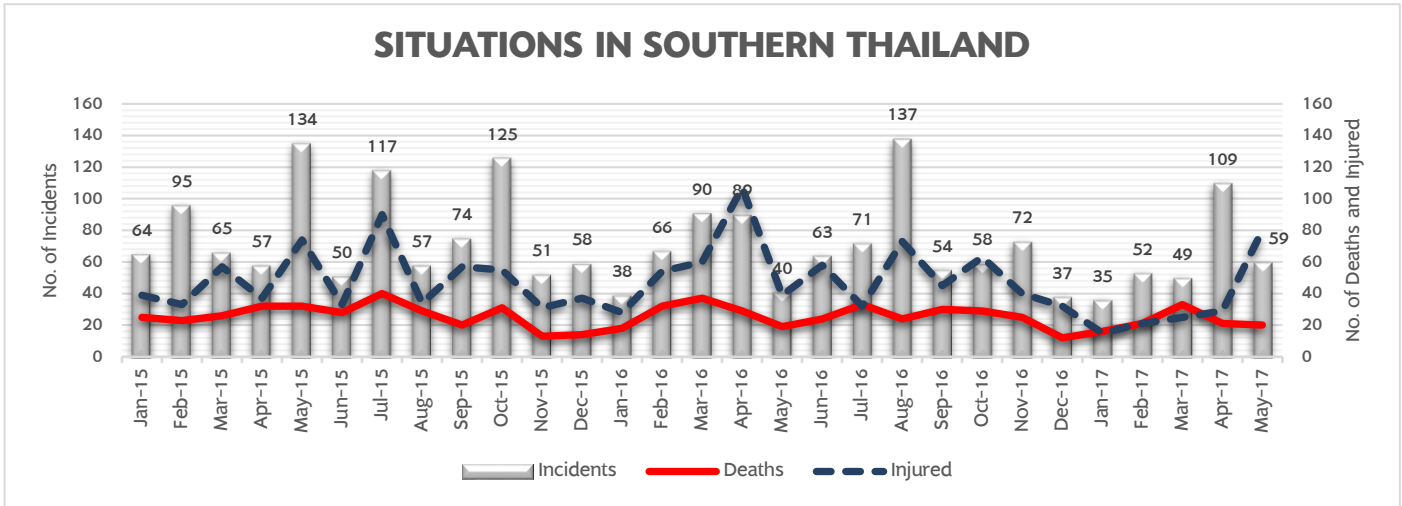

59 incidents

Deaths 20

Hard target 4 Soft target 15 Unknown 1

Injured 80

Hard target 10 Soft target 70

CAUSE AND IMPACT

TYPE OF INCIDENTS

RELIGIONS OF VICTIMS

AGE AND GENDER OF VICTIMS

Below 18: male 4 female 9

18-59 years: male 44 female 24

Above 60: Male 2 Female 2

Unknown of age 15 (male 4 female 11)

Incidents in Southern Thailand May 2017