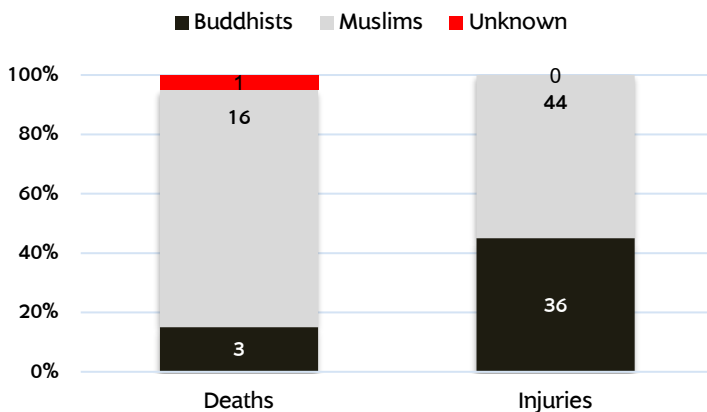

59 incidents

Deaths 20

Hard target 4 Soft target 15 Unknown 1

Injured 80

Hard target 10 Soft target 70

CAUSE AND IMPACT

TYPE OF INCIDENTS

RELIGIONS OF VICTIMS

AGE AND GENDER OF VICTIMS

Below 18: male 4 female 9

18-59 years: male 44 female 24

Above 60: Male 2 Female 2

Unknown of age 15 (male 4 female 11)

Incidents in Southern Thailand May 2017