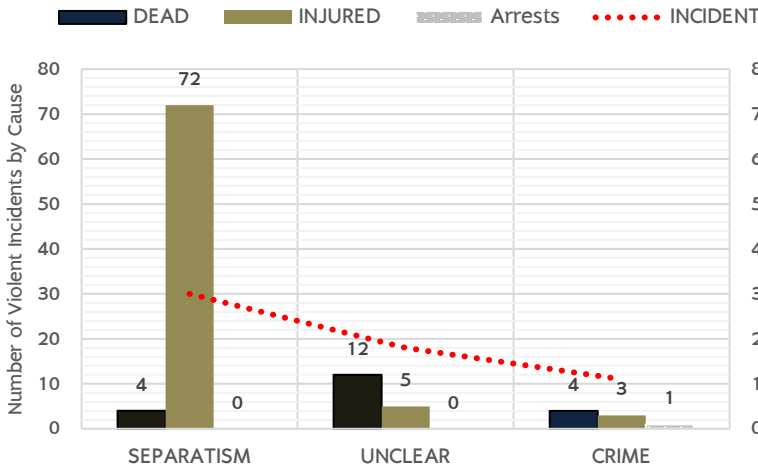

59 incidents

Deaths 20

Hard target 4 Soft target 15 Unknown 1

Injured 80

Hard target 10 Soft target 70

CAUSE AND IMPACT

TYPE OF INCIDENTS

RELIGIONS OF VICTIMS

AGE AND GENDER OF VICTIMS

Below 18: male 4 female 9

18-59 years: male 44 female 24

Above 60: Male 2 Female 2

Unknown of age 15 (male 4 female 11)

Incidents in Southern Thailand May 2017