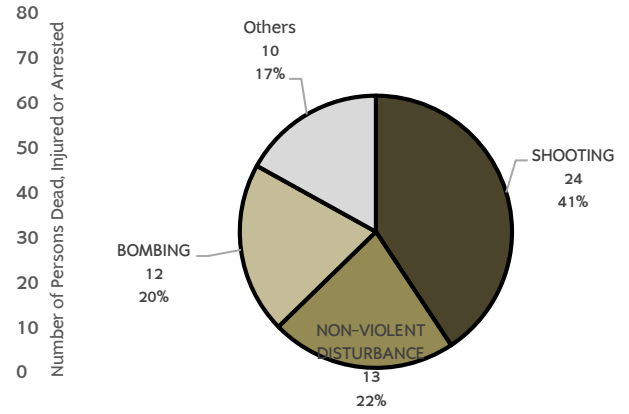

59 incidents

Deaths 20

Hard target 4 Soft target 15 Unknown 1

Injured 80

Hard target 10 Soft target 70

CAUSE AND IMPACT

TYPE OF INCIDENTS

RELIGIONS OF VICTIMS

AGE AND GENDER OF VICTIMS

Below 18: male 4 female 9

18-59 years: male 44 female 24

Above 60: Male 2 Female 2

Unknown of age 15 (male 4 female 11)

Incidents in Southern Thailand May 2017