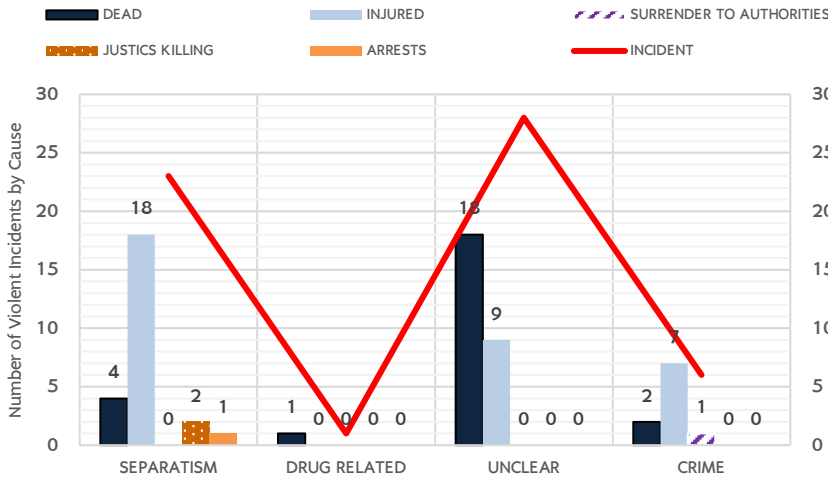

58 incidents

Deaths 25

Hard target 4 Soft target 20 Unknow 1

Injured 34

Hard target 8 Soft target 26

SITUATIONS IN SOUTHERN THAILAND

CAUSE AND IMPACT

TYPE OF INCIDENTS

RELIGIONS OF VICTIMS

AGE AND GENDER OF VICTIMS

1 Male unknown of age

Incidents in Southern Thailand July 2017