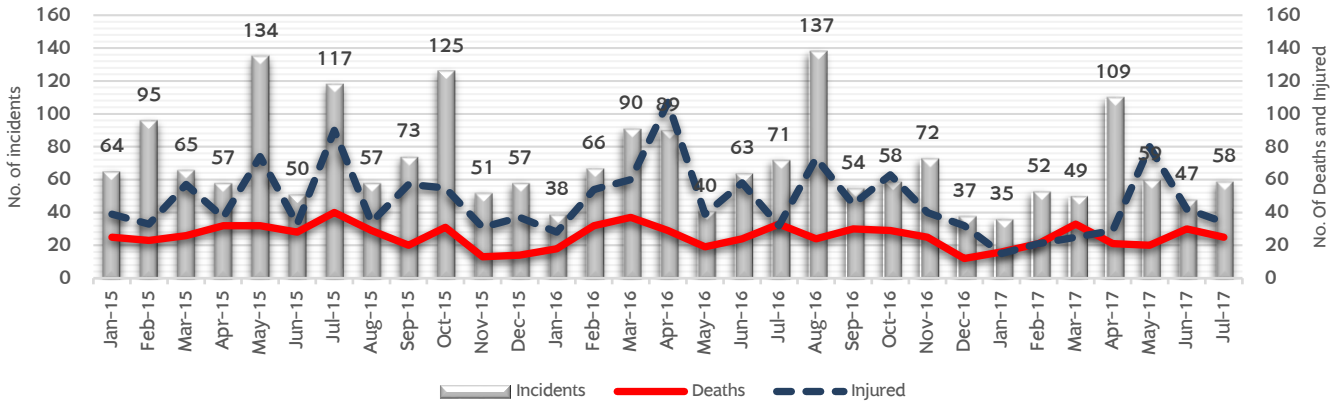

58 incidents

Deaths 25

Hard target 4 Soft target 20 Unknow 1

Injured 34

Hard target 8 Soft target 26

SITUATIONS IN SOUTHERN THAILAND

CAUSE AND IMPACT

TYPE OF INCIDENTS

RELIGIONS OF VICTIMS

AGE AND GENDER OF VICTIMS

1 Male unknown of age

Incidents in Southern Thailand July 2017