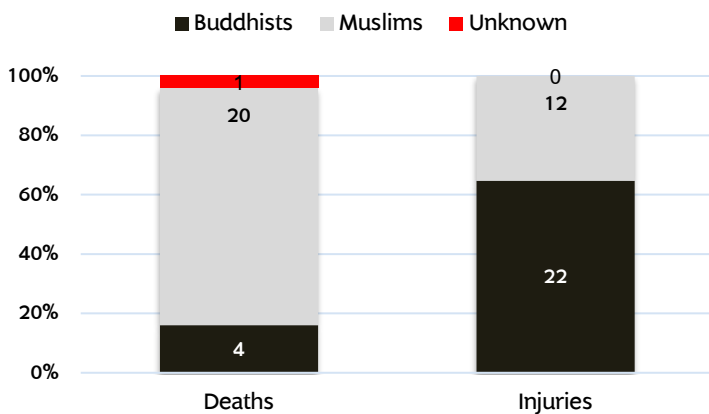

58 incidents

Deaths 25

Hard target 4 Soft target 20 Unknow 1

Injured 34

Hard target 8 Soft target 26

SITUATIONS IN SOUTHERN THAILAND

CAUSE AND IMPACT

TYPE OF INCIDENTS

RELIGIONS OF VICTIMS

AGE AND GENDER OF VICTIMS

1 Male unknown of age

Incidents in Southern Thailand July 2017