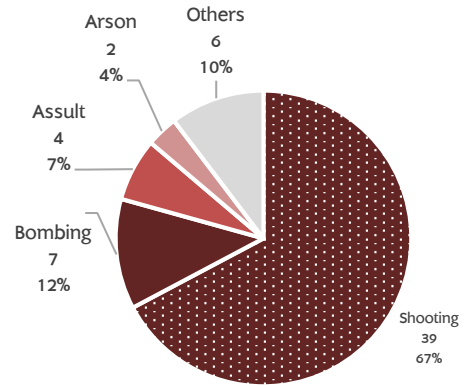

58 incidents

Deaths 25

Hard target 4 Soft target 20 Unknow 1

Injured 34

Hard target 8 Soft target 26

SITUATIONS IN SOUTHERN THAILAND

CAUSE AND IMPACT

TYPE OF INCIDENTS

RELIGIONS OF VICTIMS

AGE AND GENDER OF VICTIMS

1 Male unknown of age

Incidents in Southern Thailand July 2017