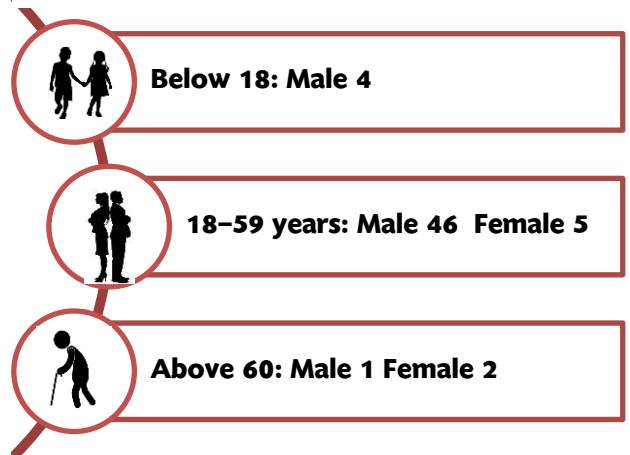

58 incidents

Deaths 25

Hard target 4 Soft target 20 Unknow 1

Injured 34

Hard target 8 Soft target 26

SITUATIONS IN SOUTHERN THAILAND

CAUSE AND IMPACT

TYPE OF INCIDENTS

RELIGIONS OF VICTIMS

AGE AND GENDER OF VICTIMS

1 Male unknown of age

Incidents in Southern Thailand July 2017