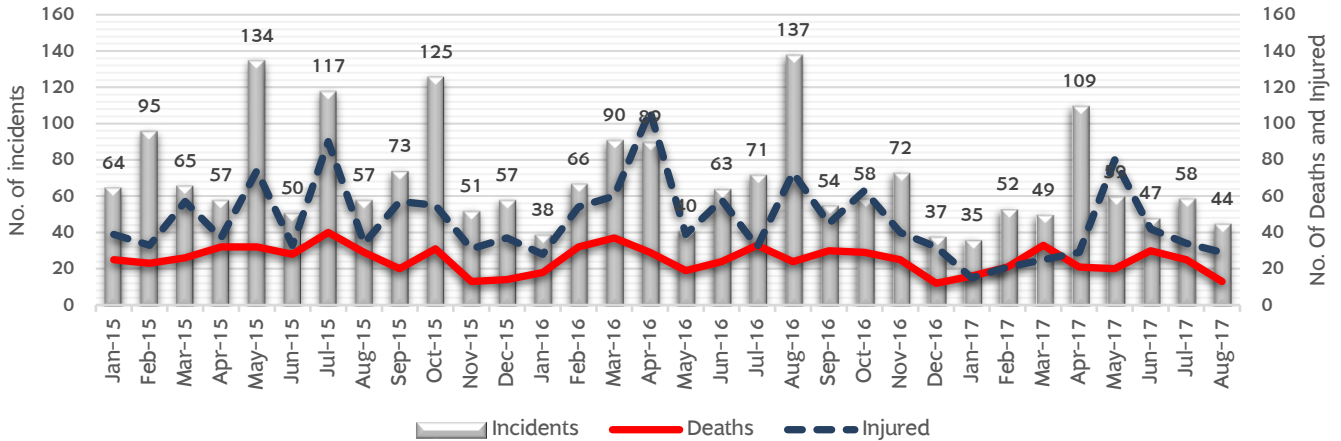

44 incidents

Deaths 13

Hard target 5 Soft target 7 unknow 1

Injured 29

Hard target 18 Soft target 11

SITUATIONS IN SOUTHERN THAILAND

CAUSE AND IMPACT

TYPE OF INCIDENTS

RELIGIONS OF VICTIMS

AGE AND GENDER OF VICTIMS

5 Male 2 women unknown of age

Incidents in Southern Thailand August 2017