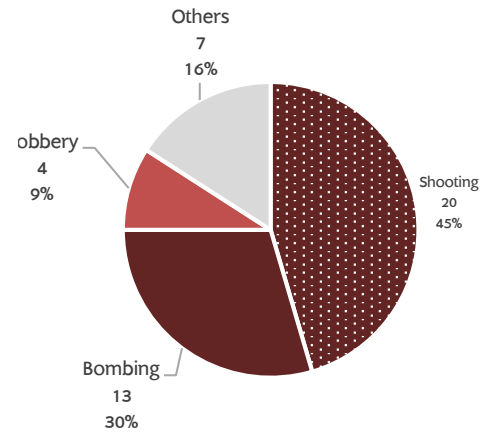

44 incidents

Deaths 13

Hard target 5 Soft target 7 unknow 1

Injured 29

Hard target 18 Soft target 11

SITUATIONS IN SOUTHERN THAILAND

CAUSE AND IMPACT

TYPE OF INCIDENTS

RELIGIONS OF VICTIMS

AGE AND GENDER OF VICTIMS

5 Male 2 women unknown of age

Incidents in Southern Thailand August 2017