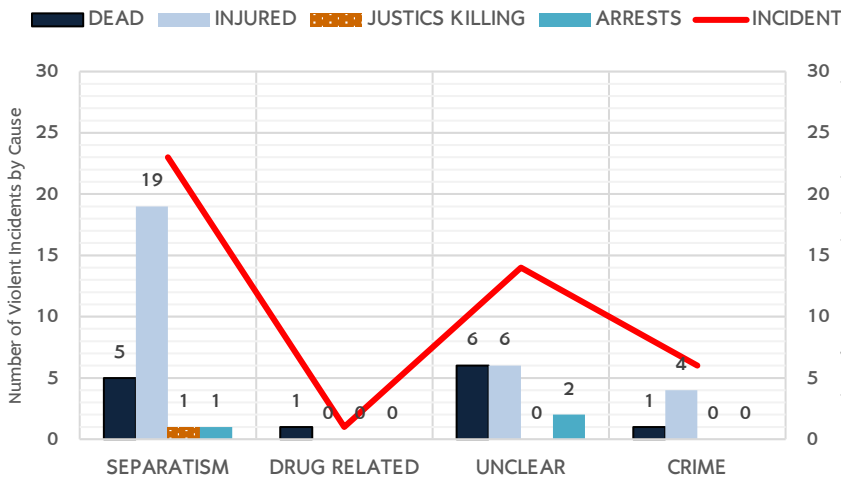

44 incidents

Deaths 13

Hard target 5 Soft target 7 unknow 1

Injured 29

Hard target 18 Soft target 11

SITUATIONS IN SOUTHERN THAILAND

CAUSE AND IMPACT

TYPE OF INCIDENTS

RELIGIONS OF VICTIMS

AGE AND GENDER OF VICTIMS

5 Male 2 women unknown of age

Incidents in Southern Thailand August 2017