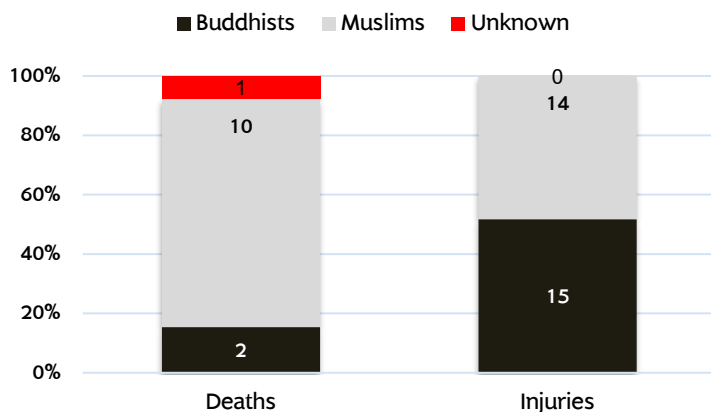

44 incidents

Deaths 13

Hard target 5 Soft target 7 unknow 1

Injured 29

Hard target 18 Soft target 11

SITUATIONS IN SOUTHERN THAILAND

CAUSE AND IMPACT

TYPE OF INCIDENTS

RELIGIONS OF VICTIMS

AGE AND GENDER OF VICTIMS

5 Male 2 women unknown of age

Incidents in Southern Thailand August 2017